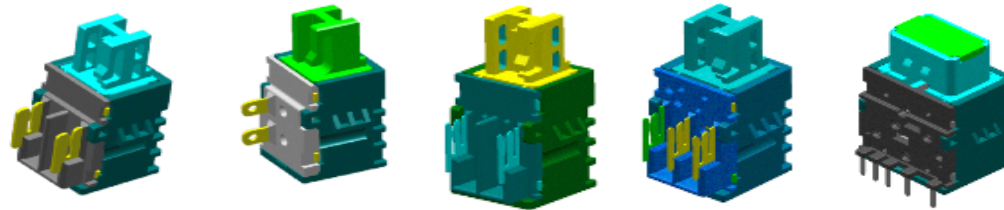

HEAD LINE

Over Head Consol Lamp ASSY

Room Lamp ASSY

PUSH LOCK, PUSH RETRUN, LED TYPE SWITCH

- FEATURES

Over Head Consol Lamp ASSY : MAP LAMP On/Off , 天窗调整用SWITCH, 太阳镜保管

Room Lamp ASSY : 汽车室内照明 On/Off

- PUSH LOCK, PUSH RETRUN, LED TYPE SWITCH

: 多种凄恻使用的OHCL 及ROOM LAMP

On/Off , Off/On , On/On, 有没有照明功能, Push Lock ,Push Return 等的多样实现

- USAGE

Global 使用