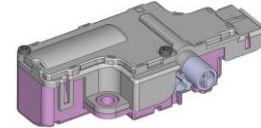

# DOOR LOCK(SYAC/AD-series)

## DOOR LOCK

- FEATURES

Safety Lock for Washing Machine

Preventing risk Open Door when is operating washing

- USAGE

Top Load Washing Machine Door Lock (SYAC)

Front Load Washing Machine Door Lock (SYAD)

## SPECIFICATION

MODEL	SIZE(mm)	RATING	PUSH FORCE	PUSH SPEED	PUSH STROKE
SYAC	98.65 X 47 X 29.2	DC 12V	0.7kgf ↑	9mm/sec ↓	9mm
SYAD	74.9 X 33.5 X 23.7	DC 12V	0.7kgf ↑	9mm/sec ↓	9mm