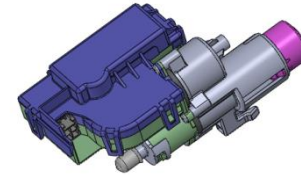

Detergent PUMP(SCAA-series)

세제PUMP

- FEATURES

When Washing Machine is checking laundry weight or User is selecting detergent weight, Automatically providing detergent or Fabric softener to washing machine.
Decrease power consumption by using DC MOTOR

- USAGE

Installed in Washing machine, automatically providing detergent and softener. (Liquid type)

SPECIFICATION

Model	SIZE (mm)	Motor	Rating	Flow rate	PUMPING
SCAA	148 X 73 X 71.5	DC MOTOR	DC 12V	180cc/min	CYLINDER PUMP