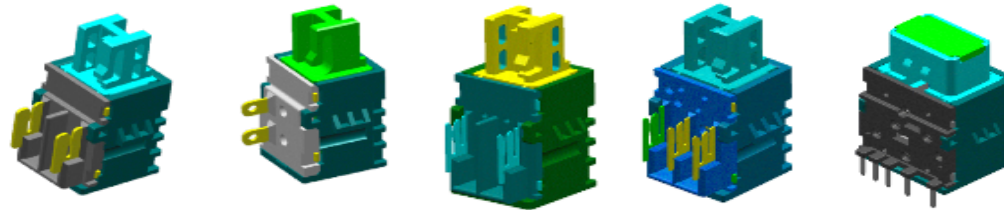

HEAD LINE

Over Head Consol Lamp ASSY

Room Lamp ASSY

PUSH LOCK, PUSH RETRUN, LED TYPE SWITCH

- FEATURES

Over Head Consol Lamp ASSY: MAP LAMP On / Off, Sunroof Control SWITCH, Sunglasses Storage

Room Lamp ASSY: Room lamp On / Off

- PUSH LOCK, PUSH RETRUN, LED TYPE SWITCH

: Built in OHCL and ROOM LAMP which are applied to many models.

Various functions such as On / Off, Off / On, On / On, Lighting function, No, Push Lock, Push Return